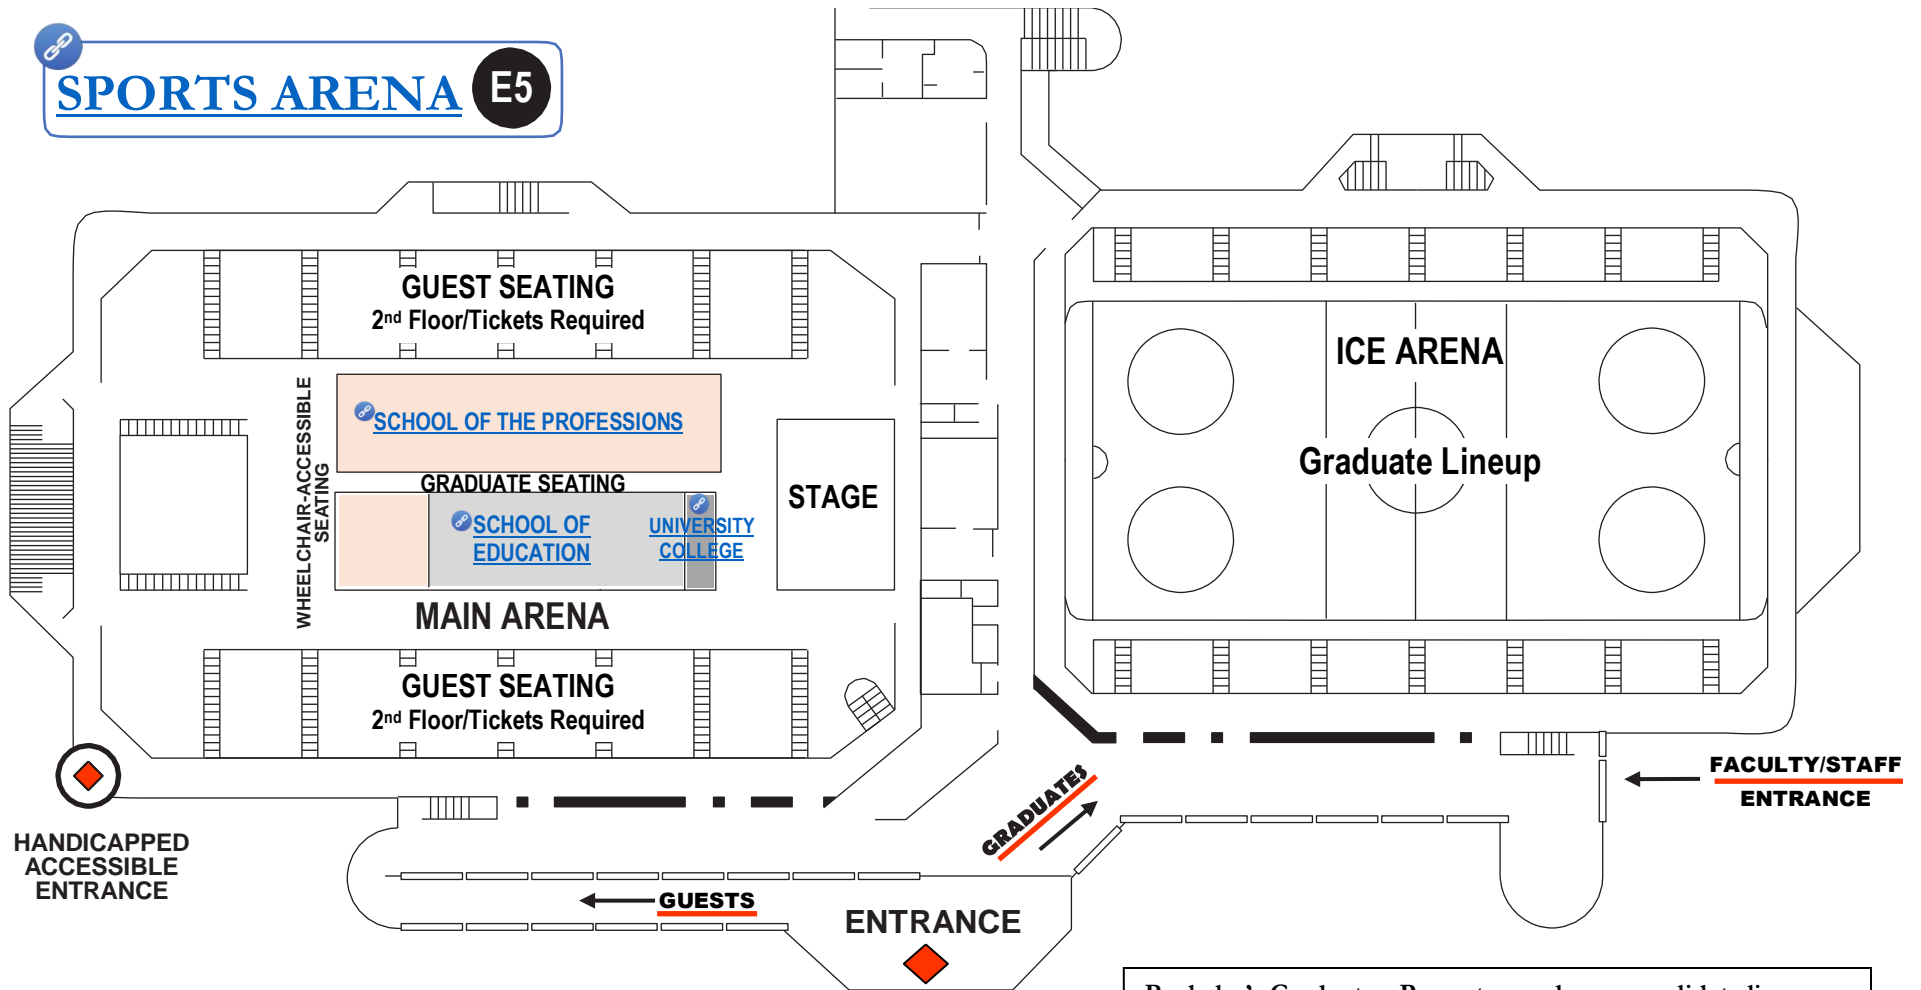

**BUFFALO STATE**  
The State University of New York

# 9 A.M. BACHELOR'S CEREMONY

School of the Professions, School of Education, University College

**Bachelor's Graduates:** Present your degree candidate lineup ticket. Enter the Ice Arena for the lineup. Look for your degree program within your academic school. Signs will be posted. Stay with your classmates during the lineup and procession.