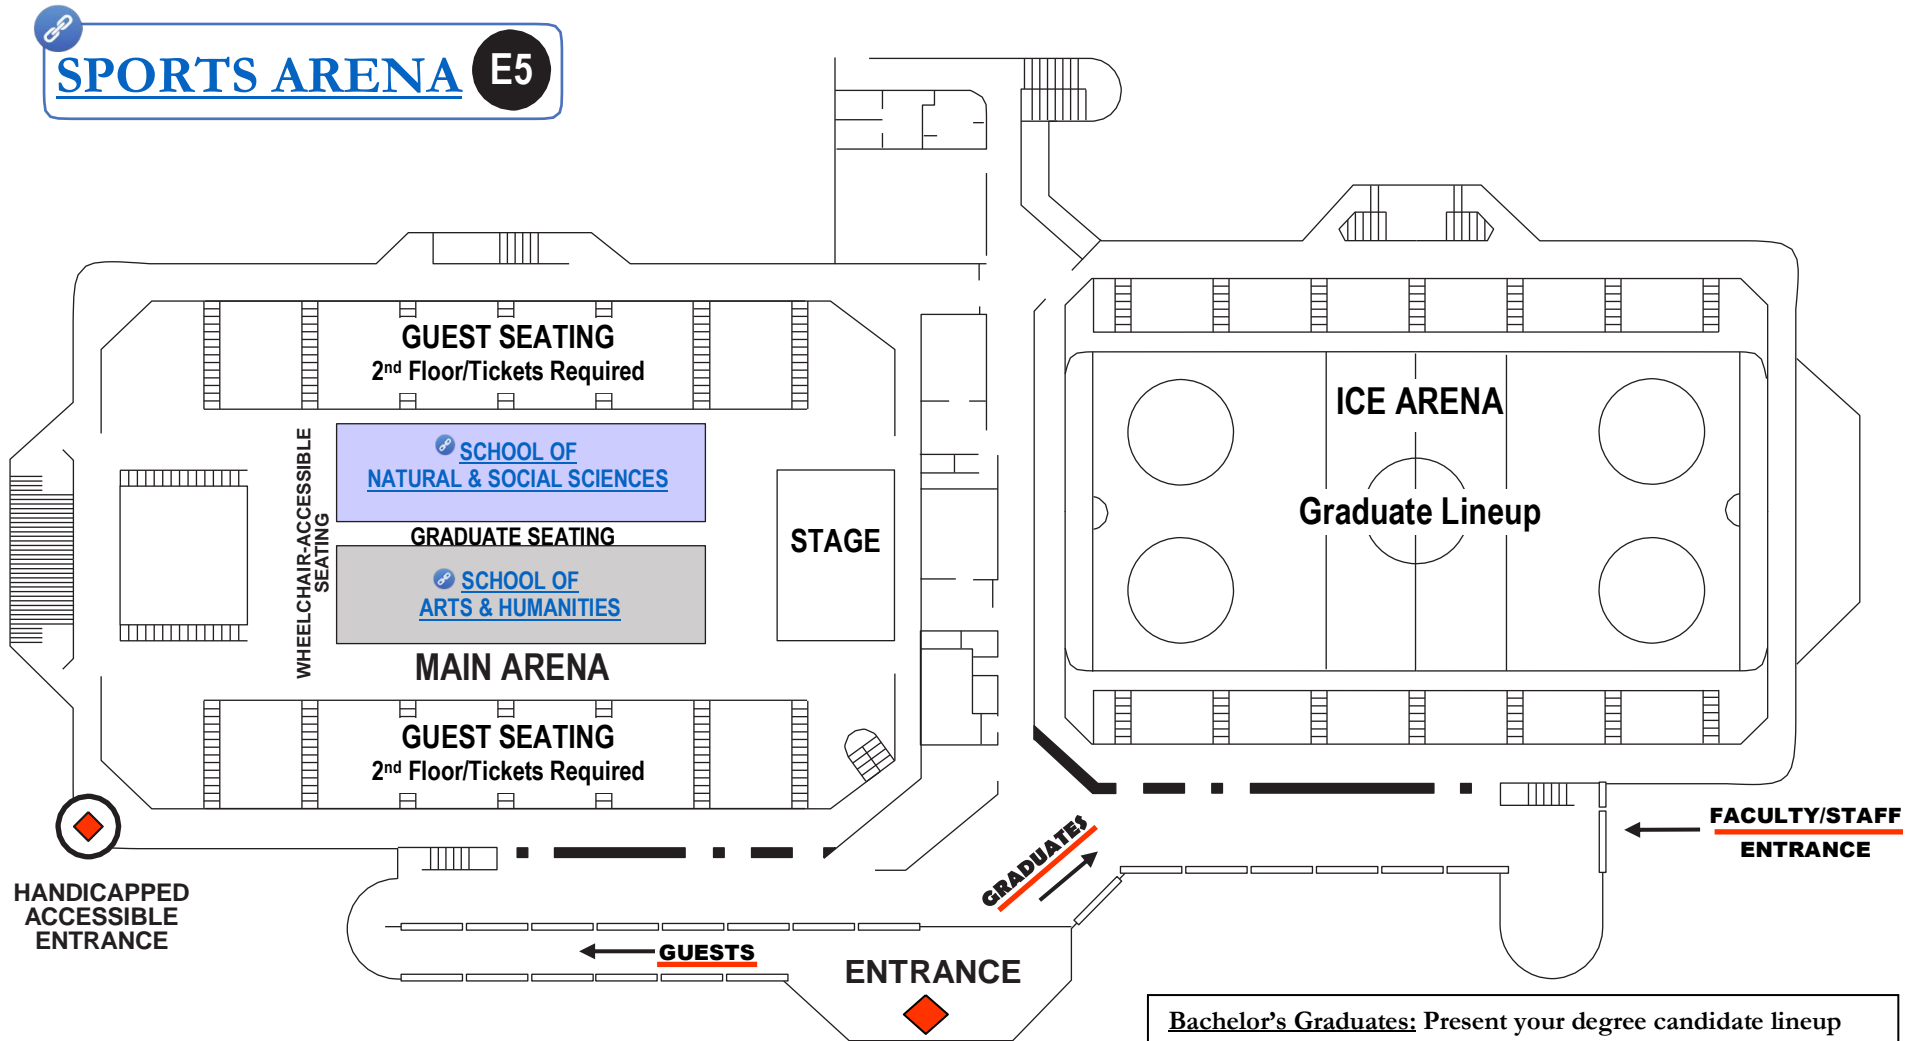

1 P.M. BACHELOR'S CEREMONY

School Arts and Humanities & School of Natural and Social Sciences

Bachelor's Graduates: Present your degree candidate lineup ticket. Enter the Ice Arena for the lineup. Look for your degree program within your academic school. Signs will be posted. Stay with your classmates during the lineup and procession.